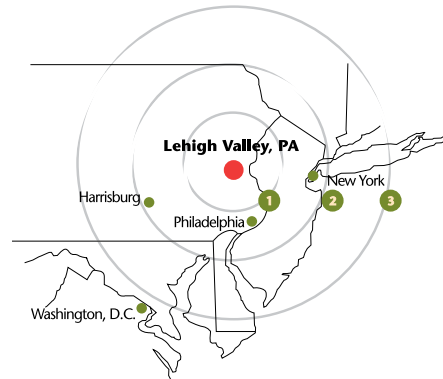

## Sample Itineraries

# Annual Special Events

March	Greater Lehigh Valley Auto Show Bethlehem, 610-758-9691
April	Lehigh Valley IronPigs Opening Day Allentown, 610-435-3001
May	Bethlehem Bach Festival Bethlehem, 610-866-4382
May	Dorney Park & Wildwater Kingdom Opening Day Allentown, 610-395-3724
June- July	Kutztown Festival Kutztown, 888-674-6136
June- August	Pennsylvania Shakespeare Festival DeSales University, Center Valley, 610-282-WILL
July- August	Phila. Eagles Summer Training Camp Goodman Campus, Lehigh University Bethlehem, 610-758-6868
August	Musikfest Bethlehem, 610-332-1300
August- September	The Great Allentown Fair Allentown, 610-433-7541
September	Celtic Classic Historic Bethlehem, 610-868-9599
September- October	Halloween Haunt at Dorney Park Allentown, 610-395-3724
November- December	Christkindlmarkt Bethlehem Historic Bethlehem, 610-332-1300
November- December	Where in the World is the Gingerbread Man? The Crayola FACTORY® Easton 610-515-8000

## Location:

Located in the heart of the Northeast, Lehigh Valley is just a short trip from New York, Washington, D.C. and Philadelphia.

## Distance from the Lehigh Valley:

Baltimore	138
Harrisburg, Pa.	85
Newark, N.J.	70
New York City	90
Philadelphia	55
Scranton, Pa.	55
Syracuse, N.Y.	200
Washington	176